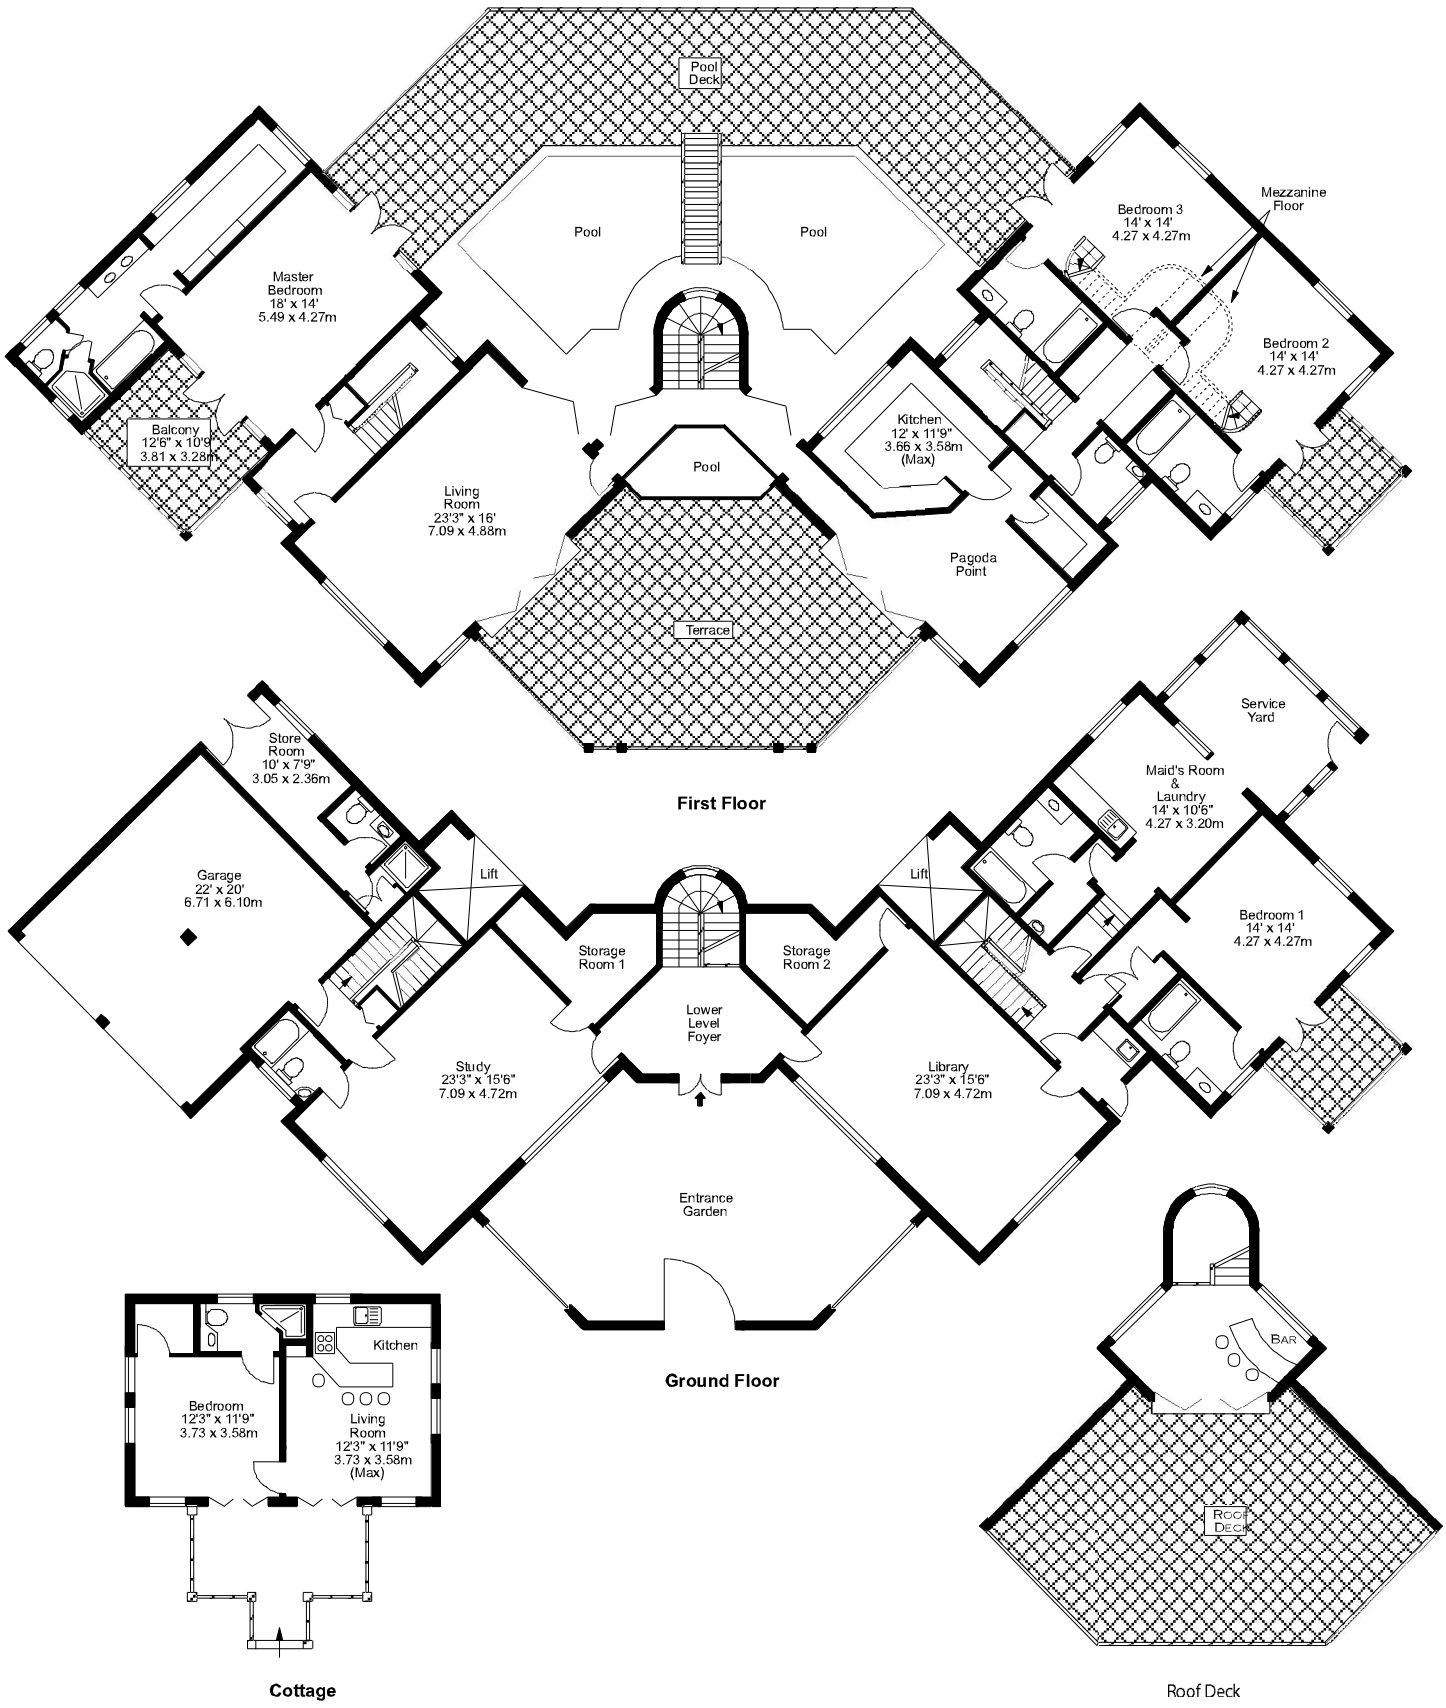

Frangipani House
 Approx. Gross Internal Area *
 5164 Ft² - 479.74 M²

Illustration For Identification Purposes Only. Not To Scale

* As Defined by RICS - Code of Measuring Practice
 Measurements Taken from Supplied Drawing
 www.ifpi.lk