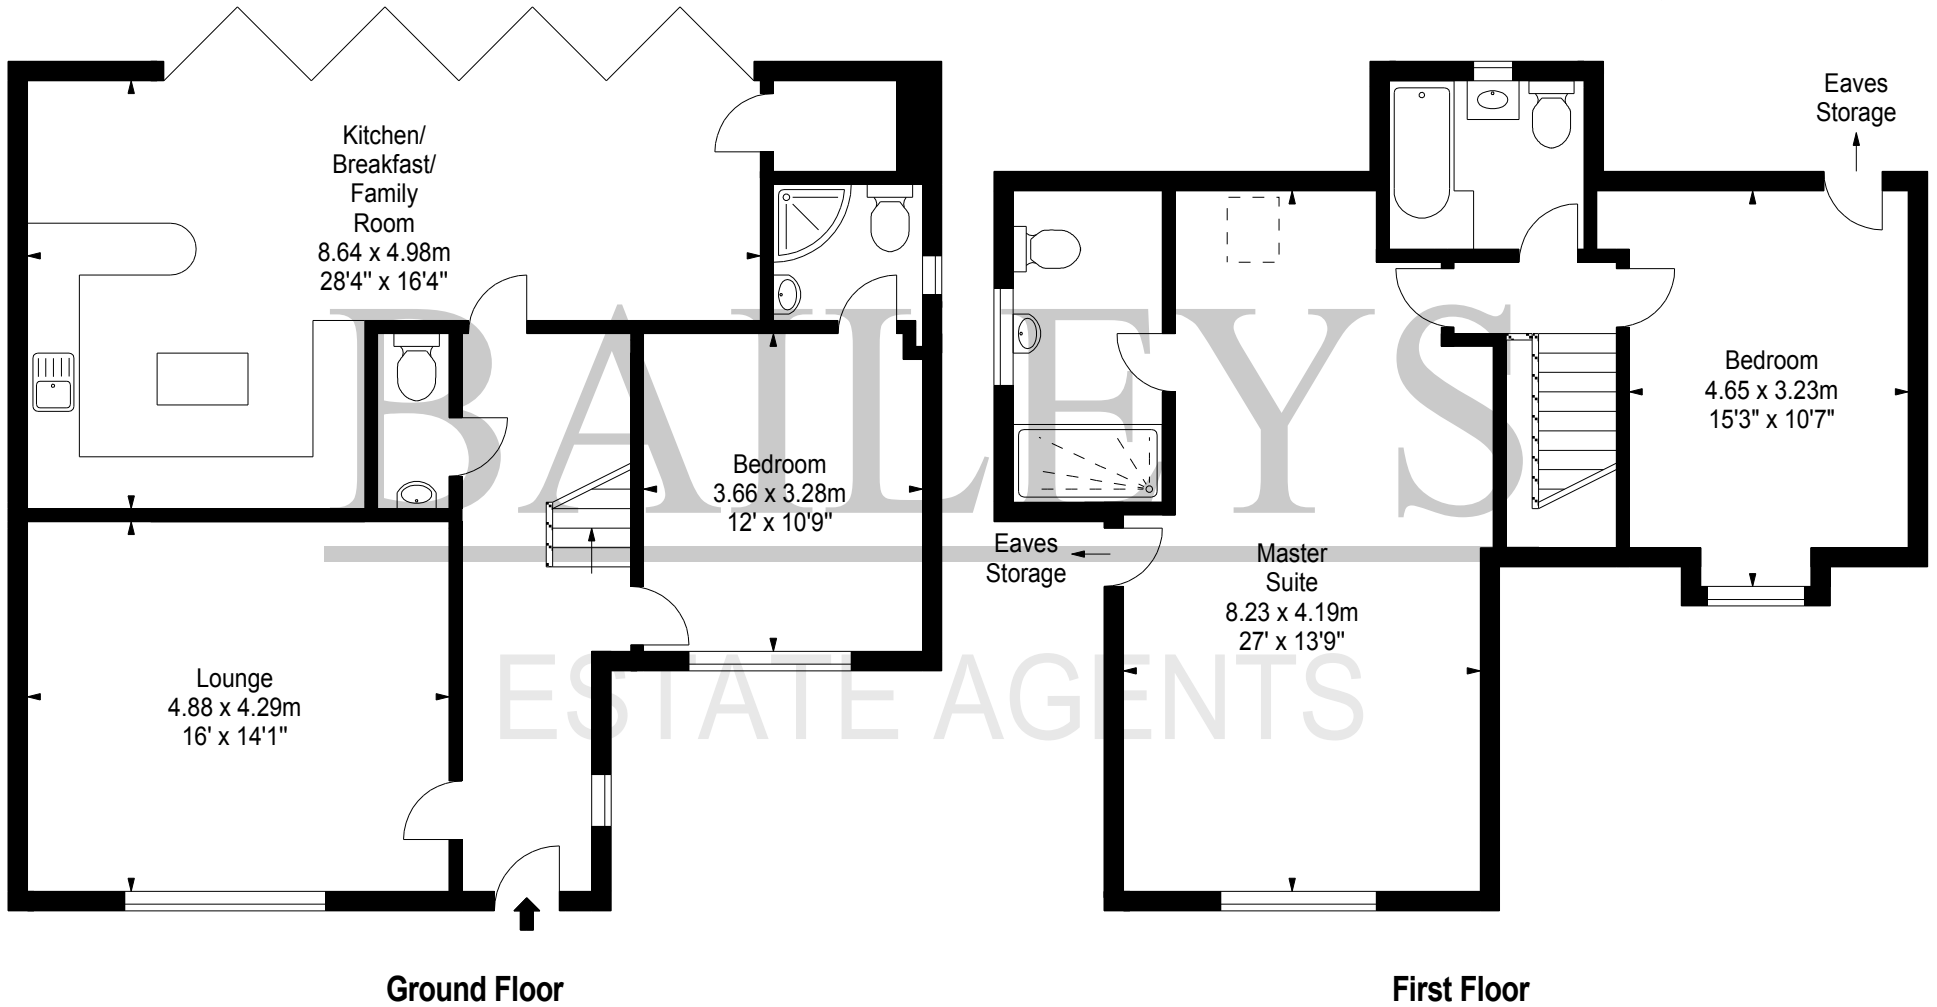

# Canonbury Park North, N1

Approx. Gross Internal Area \*

152.63 M<sup>2</sup> - 1643 Ft<sup>2</sup>

For illustrative purposes only. Not to scale  
PREPARED FOR BAILEYS ESTATE AGENTS, BOURNEMOUTH