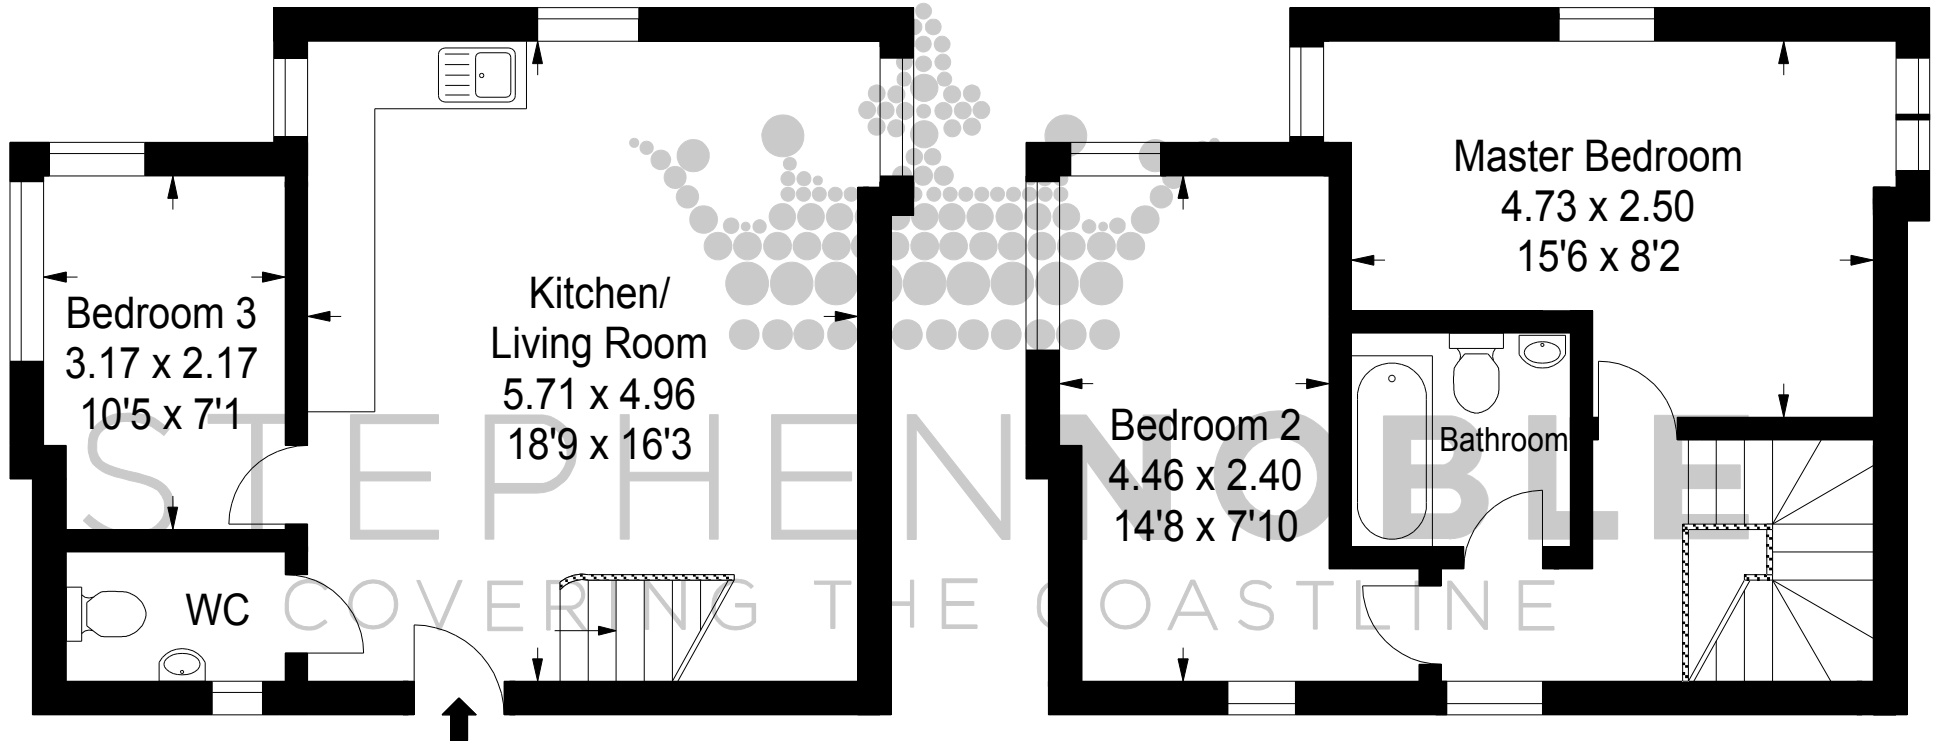

Approximate Gross Internal Area :- 76.46 sq m / 823 sq ft

Ground Floor

First Floor

FOR IDENTIFICATION ONLY - NOT TO SCALE
PREPARED FOR STEPHEN NOBLE ESTATE AGENTS